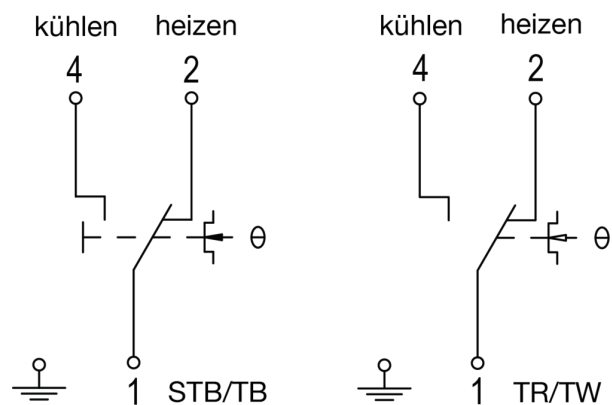

Sensor dimensions:	TW 6 x 87 mm TB 6 x 55 mm
Sensor material:	Cu
Function type:	TW/TR
Hysteresis:	TW 3 K, TB -10 ... -15 K (Handrückstellung nach Abkühlung um 10 – 15 K - je nach eingestelltem Sollwert))
Internal setting:	yes
Capillary length:	2 m
Storage temperature:	-30°C bis + 80°C
max. switching voltage:	230 VAC 50 / 60 Hz, 230 VDC
max. switching current:	Öffner: 16 (2,5) A bei 230 VAC + 10 % 0,25 A bei 230 VDC + 10 % Schließer TW: 6,3 (2,5) A bei 230 VAC + 10 % 0,25 A bei 230 VDC + 10 % Schließer TB: 2,0 (0,4) A bei 230 VAC + 10 % 0,25 A bei 230 VDC + 10 %
min. switching voltage:	24 VAC / 50 Hz, 24 VDC
min. switching current:	bei 24 V (AC / DC) min. 100 mA
Installation/fastening:	Wandmontage
potential-free:	yes
Control range 2 to:	150
Control range 2 from:	20
Control range up to:	120
Control range from:	0
Control function:	Heizen oder Kühlen
Switching element:	Mikroschalter
Switching contact:	Wechsler, potentialfrei
Degree of protection:	IP 54
Protection class:	I
Safety and EMC:	nach DIN EN 60730 (VDE 0631)
Scale - degrees Celsius:	yes
Ambient temperature up to:	80
Permissible atmospheric humidity:	max. 95% r. H., nicht kondensierend

Circuit Diagram:

Архангельск (8182)63-90-72
Астана (7172)727-132
Астрахань (8512)99-46-04
Барнаул (3852)73-04-60
Белгород (4722)40-23-64
Брянск (4832)59-03-52
Владивосток (423)249-28-31
Волгоград (844)278-03-48
Вологда (8172)26-41-59
Воронеж (473)204-51-73
Екатеринбург (343)384-55-89
Иваново (4932)77-34-06

Ижевск (3412)26-03-58
Иркутск (395)279-98-46
Казань (843)206-01-48
Калининград (4012)72-03-81
Калуга (4842)92-23-67
Кемерово (3842)65-04-62
Киров (8332)68-02-04
Краснодар (861)203-40-90
Красноярск (391)204-63-61
Курск (4712)77-13-04
Липецк (4742)52-20-81
Киргизия (996)312-96-26-47

Магнитогорск (3519)55-03-13
Москва (495)268-04-70
Мурманск (8152)59-64-93
Набережные Челны (8552)20-53-41
Новокузнецк (3843)20-46-81
Новгород (831)429-08-12
Новосибирск (383)227-86-73
Омск (3812)21-46-40
Орел (4862)44-53-42
Оренбург (3532)37-68-04
Пенза (8412)22-31-16
Казахстан (772)734-952-31

Пермь (342)205-81-47
Ростов-на-Дону (863)308-18-15
Рязань (4912)46-61-64
Самара (846)206-03-16
Санкт-Петербург (812)309-46-40
Саратов (845)249-38-78
Севастополь (8692)22-31-93
Симферополь (3652)67-13-56
Смоленск (4812)29-41-54
Сочи (862)225-72-31
Ставрополь (8652)20-65-13
Таджикистан (992)427-82-92-69

Сургут (3462)77-98-35
Тверь (4822)63-31-35
Томск (3822)98-41-53
Тула (4872)74-02-29
Тюмень (3452)66-21-18
Ульяновск (8422)24-23-59
Уфа (347)229-48-12
Хабаровск (4212)92-98-04
Челябинск (351)202-03-61
Череповец (8202)49-02-64
Ярославль (4852)69-52-93