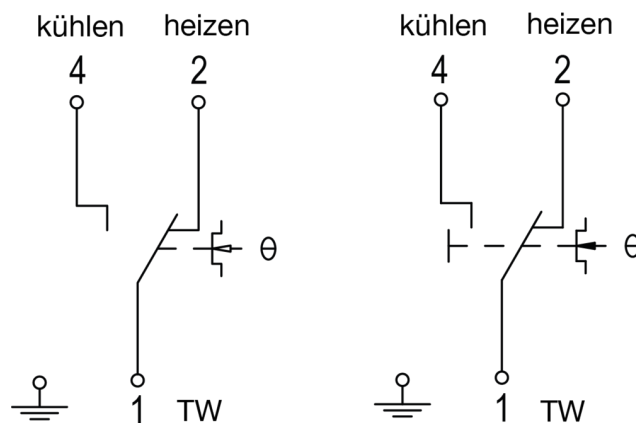

Sensor material:	Cu
Function type:	TW/TW
Hysteresis:	3 K
Internal setting:	yes
Capillary length:	2 m
Storage temperature:	-30°C bis + 80°C
max. switching voltage:	230 VAC 50 / 60 Hz, 230 VDC
max. switching current:	Öffner: 16 (2,5) A bei 230 VAC + 10 % 0,25 A bei 230 VDC + 10 % Schließer: 6,3 (2,5) A bei 230 VAC + 10 % 0,25 A bei 230 VDC + 10 %
min. switching voltage:	24 VAC / 50 Hz, 24 VDC
min. switching current:	bei 24 V (AC / DC) min. 100 mA
Installation/fastening:	Wandmontage
potential-free:	yes
Control range 2 to:	120
Control range 2 from:	0
Control range up to:	120
Control range from:	0
Control function:	Heizen oder Kühlen
Switching element:	Mikroschalter
Switching contact:	Wechsler
Degree of protection:	IP 54
Protection class:	I
Safety and EMC:	nach DIN EN 60730 (VDE 0631)
Scale - degrees Celsius:	yes
Ambient temperature up to:	80
Permissible atmospheric humidity:	max. 95% r. H., nicht kondensierend

Circuit Diagram:

Архангельск (8182)63-90-72
Астана (7172)727-132
Астрахань (8512)99-46-04
Барнаул (3852)73-04-60
Белгород (4722)40-23-64
Брянск (4832)59-03-52
Владивосток (423)249-28-31
Волгоград (844)278-03-48
Вологда (8172)26-41-59
Воронеж (473)204-51-73
Екатеринбург (343)384-55-89
Иваново (4932)77-34-06

Ижевск (3412)26-03-58
Иркутск (395)279-98-46
Казань (843)206-01-48
Калининград (4012)72-03-81
Калуга (4842)92-23-67
Кемерово (3842)65-04-62
Киров (8332)68-02-04
Краснодар (861)203-40-90
Красноярск (391)204-63-61
Курск (4712)77-13-04
Липецк (4742)52-20-81
Киргизия (996)312-96-26-47

Магнитогорск (3519)55-03-13
Москва (495)268-04-70
Мурманск (8152)59-64-93
Набережные Челны (8552)20-53-41
Новгород (831)429-08-12
Новокузнецк (3843)20-46-81
Новосибирск (383)227-86-73
Омск (3812)21-46-40
Орел (4862)44-53-42
Оренбург (3532)37-68-04
Пенза (8412)22-31-16
Казахстан (772)734-952-31

Пермь (342)205-81-47
Ростов-на-Дону (863)308-18-15
Рязань (4912)46-61-64
Самара (846)206-03-16
Санкт-Петербург (812)309-46-40
Саратов (845)249-38-78
Севастополь (8692)22-31-93
Симферополь (3652)67-13-56
Смоленск (4812)29-41-54
Сочи (862)225-72-31
Ставрополь (8652)20-65-13
Таджикистан (992)427-82-92-69

Сургут (3462)77-98-35
Тверь (4822)63-31-35
Томск (3822)98-41-53
Тула (4872)74-02-29
Тюмень (3452)66-21-18
Ульяновск (8422)24-23-59
Уфа (347)229-48-12
Хабаровск (4212)92-98-04
Челябинск (351)202-03-61
Череповец (8202)49-02-64
Ярославль (4852)69-52-93