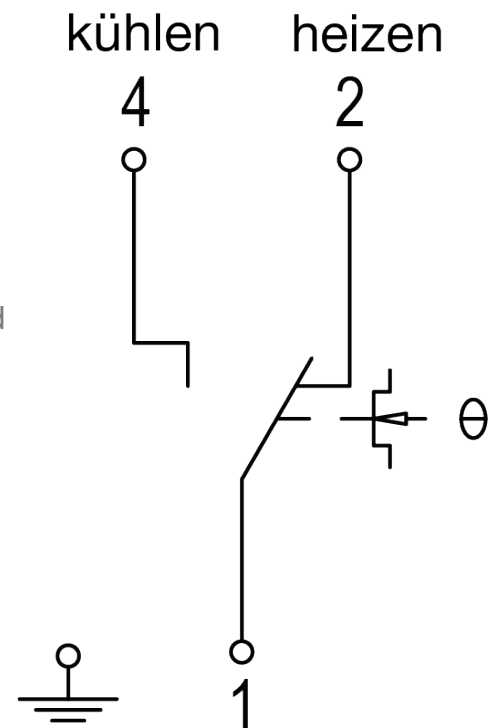

Hysteresis:	1,3 K
Capillary length:	2 m
Storage temperature:	-30°C bis + 80°C
max. sensor temperature:	57
max. switching voltage:	230 VAC 50 / 60 Hz, 230 VDC
max. switching current:	Öffner: 16 (2,5) A bei 230 VAC + 10 % 0,25 A bei 230 VDC + 10 % Schließer: 6,3 (2,5) A bei 230 VAC + 10 % 0,25 A bei 230 VDC + 10 %
min. switching voltage:	24 VAC / 50 Hz, 24 VDC
min. switching current:	bei 24 V (AC / DC) min. 100 mA
Installation/fastening:	Wandmontage
potential-free:	yes
Control range up to:	50
Control range from:	0
Control function:	Heizen oder Kühlen
Switching element:	Mikroschalter
Switching contact:	Wechsler
Degree of protection:	IP 40
Protection class:	I
Safety and EMC:	nach DIN EN 60730 (VDE 0631)
Scale - degrees Celsius:	yes
Set point adjuster:	yes
Ambient temperature up to:	80
Permissible atmospheric humidity:	max. 95% r. H., nicht kondensierend

Circuit Diagram:

Архангельск (8182)63-90-72
Астана (7172)727-132
Астрахань (8512)99-46-04
Барнаул (3852)73-04-60
Белгород (4722)40-23-64
Брянск (4832)59-03-52
Владивосток (423)249-28-31
Волгоград (844)278-03-48
Вологда (8172)26-41-59
Воронеж (473)204-51-73
Екатеринбург (343)384-55-89
Иваново (4932)77-34-06

Ижевск (3412)26-03-58
Иркутск (395)279-98-46
Казань (843)206-01-48
Калининград (4012)72-03-81
Калуга (4842)92-23-67
Кемерово (3842)65-04-62
Киров (8332)68-02-04
Краснодар (861)203-40-90
Красноярск (391)204-63-61
Курск (4712)77-13-04
Липецк (4742)52-20-81
Киргизия (996)312-96-26-47

Магнитогорск (3519)55-03-13
Москва (495)268-04-70
Мурманск (8152)59-64-93
Набережные Челны (8552)20-53-41
Нижний Новгород (831)429-08-12
Новокузнецк (3843)20-46-81
Новосибирск (383)227-86-73
Омск (3812)21-46-40
Орел (4862)44-53-42
Оренбург (3532)37-68-04
Пенза (8412)22-31-16
Казахстан (772)734-952-31

Пермь (342)205-81-47
Ростов-на-Дону (863)308-18-15
Рязань (4912)46-61-64
Самара (846)206-03-16
Санкт-Петербург (812)309-46-40
Саратов (845)249-38-78
Севастополь (8692)22-31-93
Симферополь (3652)67-13-56
Смоленск (4812)29-41-54
Сочи (862)225-72-31
Ставрополь (8652)20-65-13
Таджикистан (992)427-82-92-69

Сургут (3462)77-98-35
Тверь (4822)63-31-35
Томск (3822)98-41-53
Тула (4872)74-02-29
Тюмень (3452)66-21-18
Ульяновск (8422)24-23-59
Уфа (347)229-48-12
Хабаровск (4212)92-98-04
Челябинск (351)202-03-61
Череповец (8202)49-02-64
Ярославль (4852)69-52-93